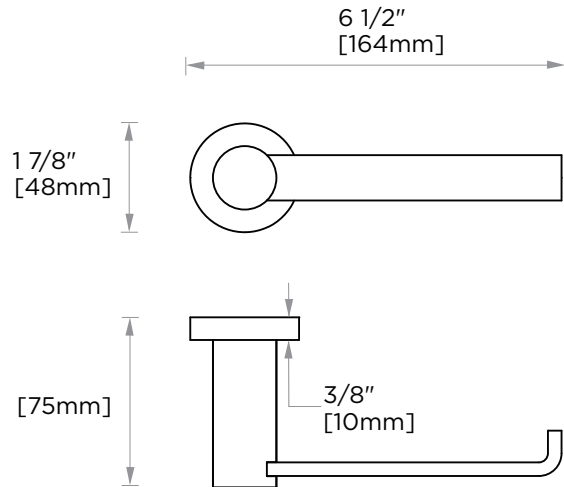

NOTE: Dimensions and specifications are subject to change without notice.

PORTO COLLECTION

Large Round Rosette
137RDLG 48X10mm

Small Square Rosette
277SQSM 40X4mm

Large Square Rosette
277SQLG 45X12mm

NOTE: Dimensions and specifications are subject to change without notice.