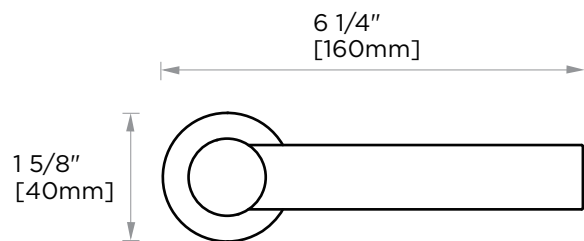

Without Rosette

With Rosette

PORTO COLLECTION
TISSUE HOLDER
137151

PRODUCT NAME: TISSUE HODLER

PRODUCT CODE: 137151

MATERIAL: All-brass construction

KEY FEATURES: Contemporary design.
Round and linear geometries.
Sleek modern aesthetic.

NOTE: Dimensions and specifications are subject to change without notice.

PORTO COLLECTION

Large Round Rosette
137RDLG 48X10mm

Small Square Rosette
277SQSM 40X4mm

Large Square Rosette
277SQLG 45X12mm

NOTE: Dimensions and specifications are subject to change without notice.