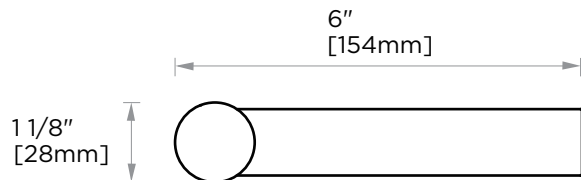

Without Rosette

With Rosette

PORTO COLLECTION
TISSUE HOLDER
137151

PRODUCT NAME: TISSUE HODLER

PRODUCT CODE: 137151

MATERIAL: All-brass construction

KEY FEATURES: Contemporary design.
Round and linear geometries.
Sleek modern aesthetic.

NOTE: Dimensions and specifications are subject to change without notice.

PORTO COLLECTION

Large Round Rosette
137RDLG 48X10mm

Small Square Rosette
277SQSM 40X4mm

Large Square Rosette
277SQLG 45X12mm

NOTE: Dimensions and specifications are subject to change without notice.