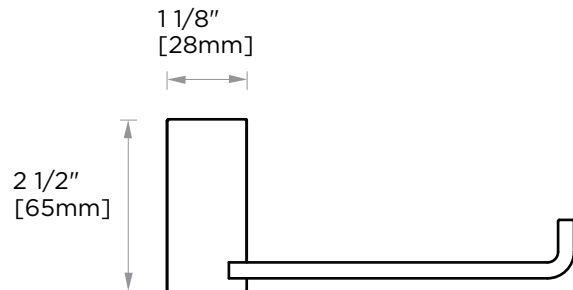

Without Rosette

With Rosette

PORTO COLLECTION
TISSUE HOLDER
137151

PRODUCT NAME: TISSUE HODLER

PRODUCT CODE: 137151

MATERIAL: All-brass construction

KEY FEATURES: Contemporary design.
Round and linear geometries.
Sleek modern aesthetic.

NOTE: Dimensions and specifications are subject to change without notice.

PORTO COLLECTION

Large Round Rosette
137RDLG 48X10mm

Small Square Rosette
277SQSM 40X4mm

Large Square Rosette
277SQLG 45X12mm

NOTE: Dimensions and specifications are subject to change without notice.