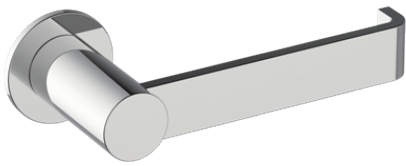

Without Rosette

With Rosette

PORTO COLLECTION
TISSUE HOLDER
137151

PRODUCT NAME: TISSUE HODLER

PRODUCT CODE: 137151

MATERIAL: All-brass construction

KEY FEATURES: Contemporary design.
Round and linear geometries.
Sleek modern aesthetic.

NOTE: Dimensions and specifications are subject to change without notice.

PORTO COLLECTION

Large Round Rosette
137RDLG 48X10mm

Small Square Rosette
277SQSM 40X4mm

Large Square Rosette
277SQLG 45X12mm

NOTE: Dimensions and specifications are subject to change without notice.