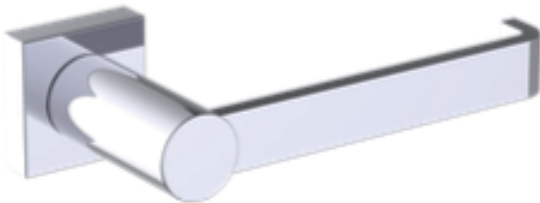

NOTE: Dimensions and specifications are subject to change without notice.

PORTO COLLECTION

Large Round Rosette
137RDLG 48X10mm

Small Square Rosette
277SQSM 40X4mm

Large Square Rosette
277SQLG 45X12mm

NOTE: Dimensions and specifications are subject to change without notice.