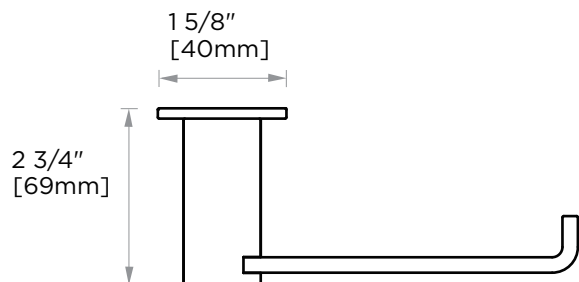

Without Rosette

With Rosette

PORTO COLLECTION
TISSUE HOLDER
137151

PRODUCT NAME: TISSUE HODLER

PRODUCT CODE: 137151

MATERIAL: All-brass construction

KEY FEATURES: Contemporary design.
Round and linear geometries.
Sleek modern aesthetic.

NOTE: Dimensions and specifications are subject to change without notice.

PORTO COLLECTION

Large Round Rosette
137RDLG 48X10mm

Small Square Rosette
277SQSM 40X4mm

Large Square Rosette
277SQLG 45X12mm

NOTE: Dimensions and specifications are subject to change without notice.