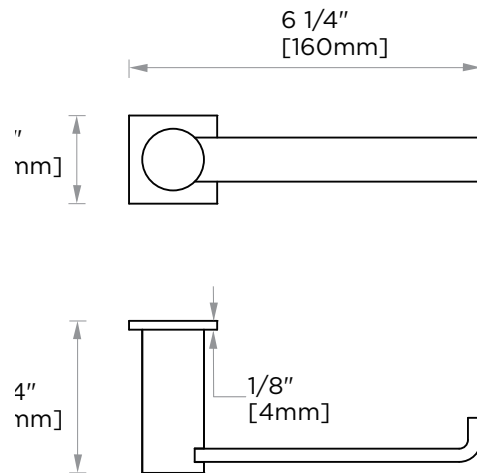

NOTE: Dimensions and specifications are subject to change without notice.

PORTO COLLECTION

Large Round Rosette
137RDLG 48X10mm

Small Square Rosette
277SQSM 40X4mm

Large Square Rosette
277SQLG 45X12mm

NOTE: Dimensions and specifications are subject to change without notice.