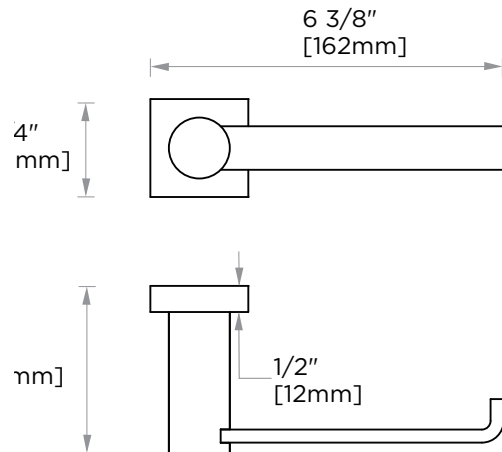

NOTE: Dimensions and specifications are subject to change without notice.

PORTO COLLECTION

Large Round Rosette
137RDLG 48X10mm

Small Square Rosette
277SQSM 40X4mm

Large Square Rosette
277SQLG 45X12mm

NOTE: Dimensions and specifications are subject to change without notice.