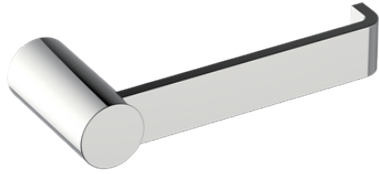

Without Rosette

With Rosette

PORTO COLLECTION
TISSUE HOLDER
137151

PRODUCT NAME: TISSUE HODLER

PRODUCT CODE: 137151

MATERIAL: All-brass construction

KEY FEATURES: Contemporary design.
Round and linear geometries.
Sleek modern aesthetic.

NOTE: Dimensions and specifications are subject to change without notice.

PORTO COLLECTION

Large Round Rosette
137RDLG 48X10mm

Small Square Rosette
277SQSM 40X4mm

Large Square Rosette
277SQLG 45X12mm

NOTE: Dimensions and specifications are subject to change without notice.