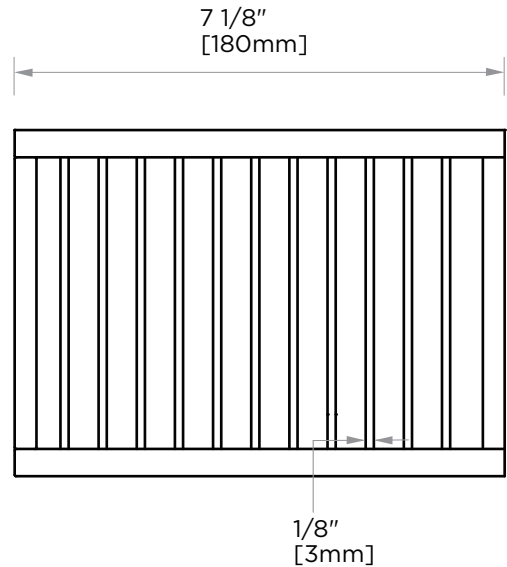

BERLIN COLLECTION
SHOWER SOAP
BASKET
232602

PRODUCT NAME: SHOWER SOAP BASKET

PRODUCT CODE: 232602

MATERIAL: All-brass construction

KEY FEATURES: Contemporary design with solid bold rectangular geometry.

STOCKED FINISHES:

NOTE: Dimensions and specifications are subject to change without notice.