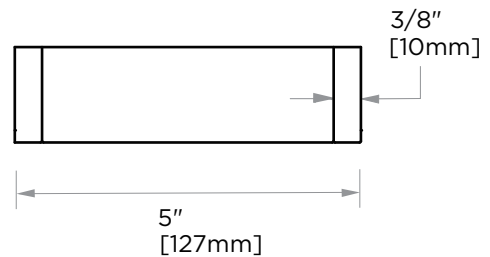

BERLIN COLLECTION
SHOWER SOAP
BASKET
232602

PRODUCT NAME: SHOWER SOAP BASKET

PRODUCT CODE: 232602

MATERIAL: All-brass construction

KEY FEATURES: Contemporary design with solid bold rectangular geometry.

STOCKED FINISHES:

NOTE: Dimensions and specifications are subject to change without notice.