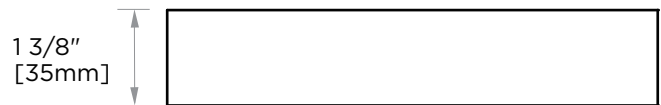

NOTE: Dimensions and specifications are subject to change without notice.