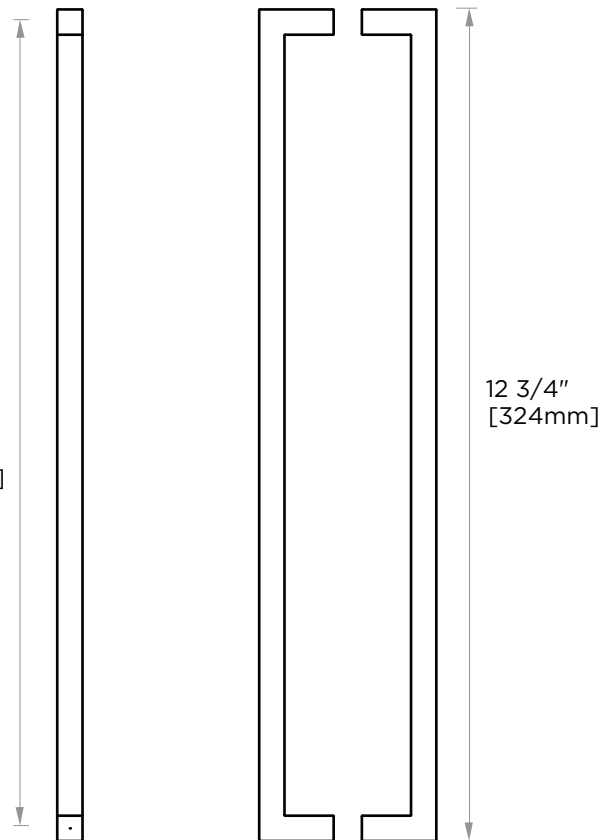

WARRANTY:

Lifetime Limited (Residential Use)
One Year (Commercial Use)

NOTE: Dimensions and specifications are subject to change without notice.