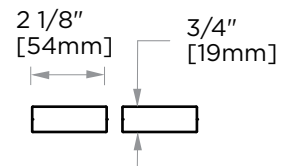

LONDON COLLECTION
DOUBLE SHOWER
DOOR HANDLE 12"
2487812

PRODUCT NAME: DOUBLE SHOWER DOOR HANDLE 12"

PRODUCT CODE: 2487812

MATERIAL: All-brass construction

KEY FEATURES: Contemporary design. Sleek rectangular shapes offset by strong squared anchors.

Mounting Kits Included		
	X1	Allen Key

GLASS INFO

Glass Hole C-C Distance		
A	6"/152mm	6" Shower Door Handle
	8"/203mm	8" Shower Door Handle
	12"/305mm	12" Shower Door Handle
	18"/457mm	18" Shower Door Handle
	24"/610mm	24" Shower Door Handle
B	3/8"(10mm)	Glass Hole Diameter
C	6-12mm	Glass Thickness