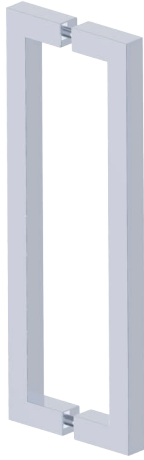

LONDON COLLECTION
DOUBLE SHOWER
DOOR HANDLE 12"
2487812

PRODUCT NAME: DOUBLE SHOWER DOOR HANDLE 12"

PRODUCT CODE: 2487812

MATERIAL: All-brass construction

KEY FEATURES: Contemporary design. Sleek rectangular shapes offset by strong squared anchors.

STOCKED FINISHES:

- Polished Chrome (99)
- Brushed Nickel (81)
- Polished Nickel (68)
- Matte Black (68)

12" [305mm]

SPECIAL FINISHES AVAILABLE: 26 options available. Please see our website for full list samples

Mounting Kits Included		
	X1	Allen Key

GLASS INFO

Glass Hole C-C Distance		
A	6"/152mm	6" Shower Door Handle
	8"/203mm	8" Shower Door Handle
	12"/305mm	12" Shower Door Handle
	18"/457mm	18" Shower Door Handle
	24"/610mm	24" Shower Door Handle
B	3/8"(10mm)	Glass Hole Diameter
C	6-12mm	Glass Thickness