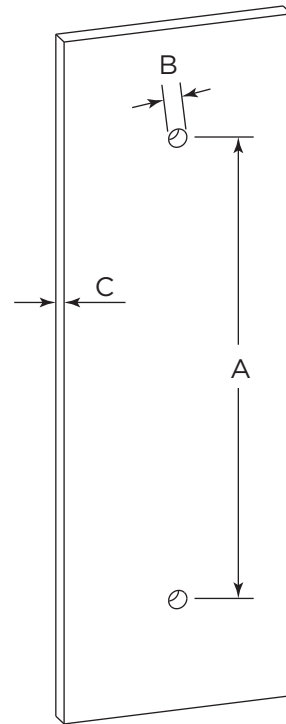

LONDON COLLECTION
DOUBLE SHOWER
DOOR HANDLE 12"
2487812

PRODUCT NAME: DOUBLE SHOWER DOOR HANDLE 12"

PRODUCT CODE: 2487812

MATERIAL: All-brass construction

KEY FEATURES: Contemporary design. Sleek rectangular shapes offset by strong squared anchors.

Mounting Kits Included		
	X1	Allen Key

GLASS INFO

Glass Hole C-C Distance		
A	6"/152mm	6" Shower Door Handle
	8"/203mm	8" Shower Door Handle
	12"/305mm	12" Shower Door Handle
	18"/457mm	18" Shower Door Handle
	24"/610mm	24" Shower Door Handle
B	3/8"(10mm)	Glass Hole Diameter
C	6-12mm	Glass Thickness