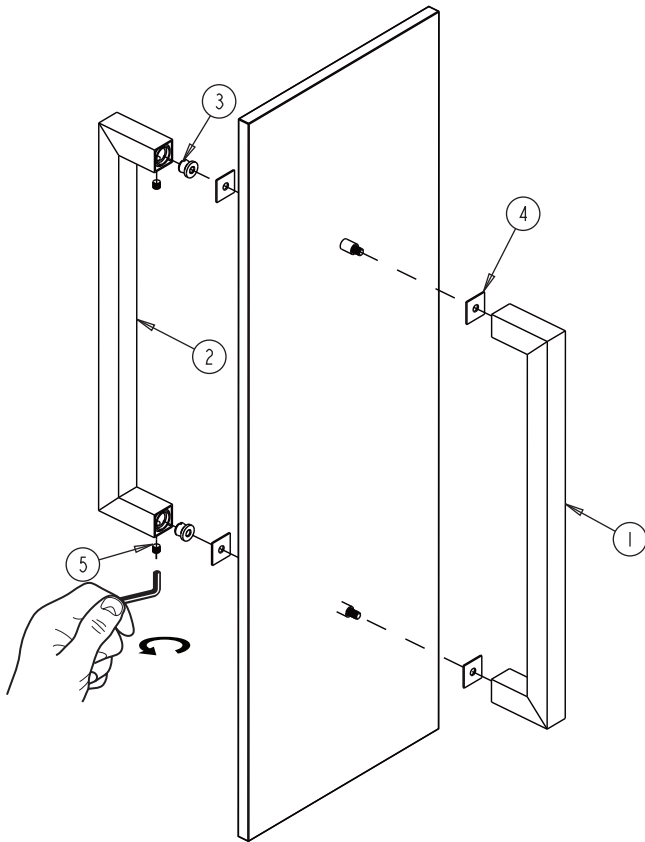

HANDLES INFO

Components Included		
①	Handle A	X1
②	Handle B	X1
③	Fixing Bracket	X2
④	Rubber Gasket	X4
⑤	Set Screw M5	X2

Mounting Kits Included		
	X1	Allen Key