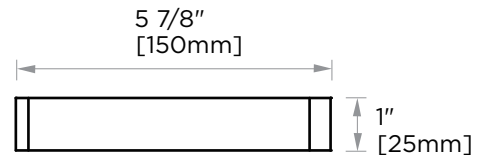

MUNICH COLLECTION DOUBLE TOWEL BAR 18" 288182

PRODUCT NAME: DOUBLE TOWEL BAR 18"

PRODUCT CODE: 288182

MATERIAL: All-brass construction

KEY FEATURES: Contemporary design.
Strong rectangular shapes,
balanced by slender linear lines.