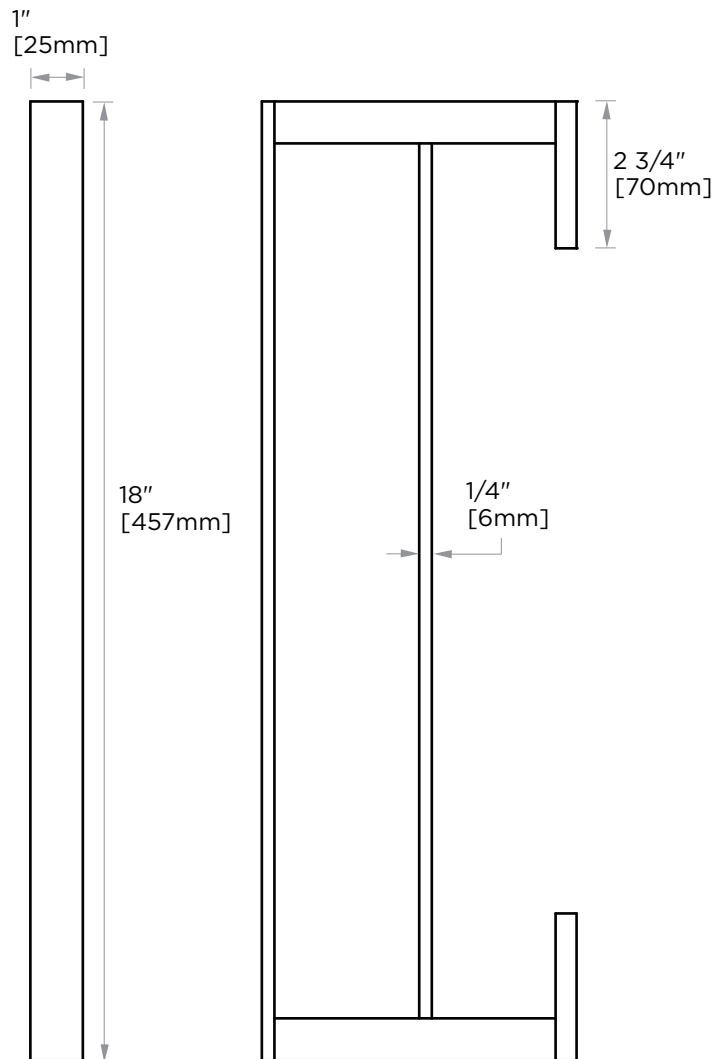

MUNICH COLLECTION DOUBLE TOWEL BAR 18" 288182

PRODUCT NAME: DOUBLE TOWEL BAR 18"

PRODUCT CODE: 288182

MATERIAL: All-brass construction

KEY FEATURES: Contemporary design.
Strong rectangular shapes,
balanced by slender linear lines.

NOTE: Dimensions and specifications are subject to change without notice.