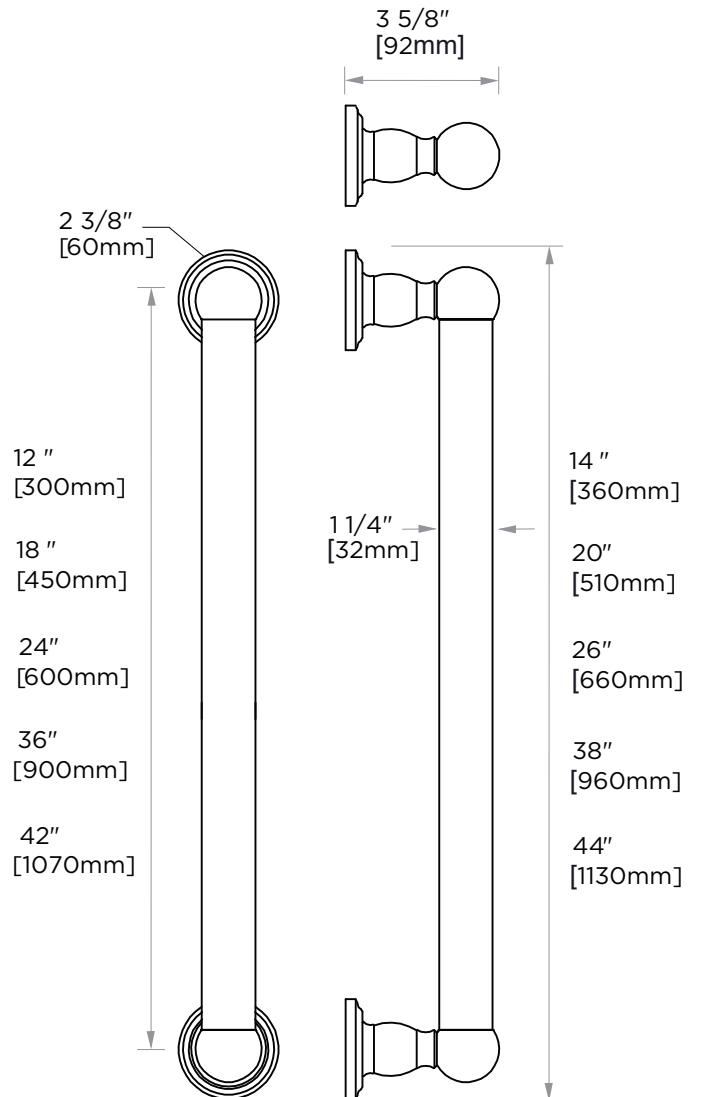

WARRANTY:

Lifetime Limited (Residential Use)
One Year (Commercial Use)

NOTE: Dimensions and specifications are subject to change without notice.