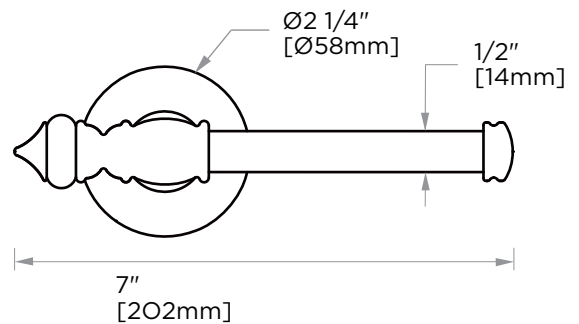

LYON COLLECTION TISSUE HOLDER 351151

PRODUCT NAME: TISSUE HOLDER

PRODUCT CODE: 351151

MATERIAL: All-brass construction

KEY FEATURES: Traditional design. Solid round anchors are firmly set off with finely contoured finials.

NOTE: Dimensions and specifications are subject to change without notice.