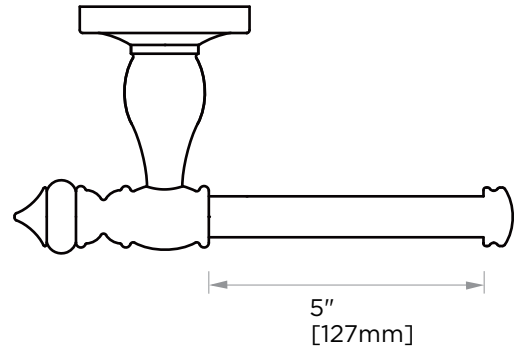

LYON COLLECTION TISSUE HOLDER 351151

PRODUCT NAME: TISSUE HOLDER

PRODUCT CODE: 351151

MATERIAL: All-brass construction

KEY FEATURES: Traditional design. Solid round anchors are firmly set off with finely contoured finials.

NOTE: Dimensions and specifications are subject to change without notice.