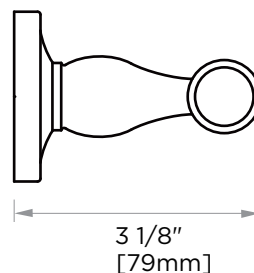

LYON COLLECTION TISSUE HOLDER 351151

PRODUCT NAME: TISSUE HOLDER

PRODUCT CODE: 351151

MATERIAL: All-brass construction

KEY FEATURES: Traditional design. Solid round anchors are firmly set off with finely contoured finials.

NOTE: Dimensions and specifications are subject to change without notice.