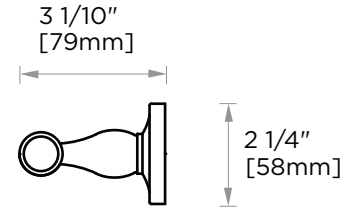

LYON COLLECTION
TOWEL BAR 24"
351240

PRODUCT NAME: TOWEL BAR 24"

PRODUCT CODE: 351240

MATERIAL: All-brass construction

KEY FEATURES: Traditional design. Solid round anchors are firmly set off with finely contoured finials.

NOTE: Dimensions and specifications are subject to change without notice.