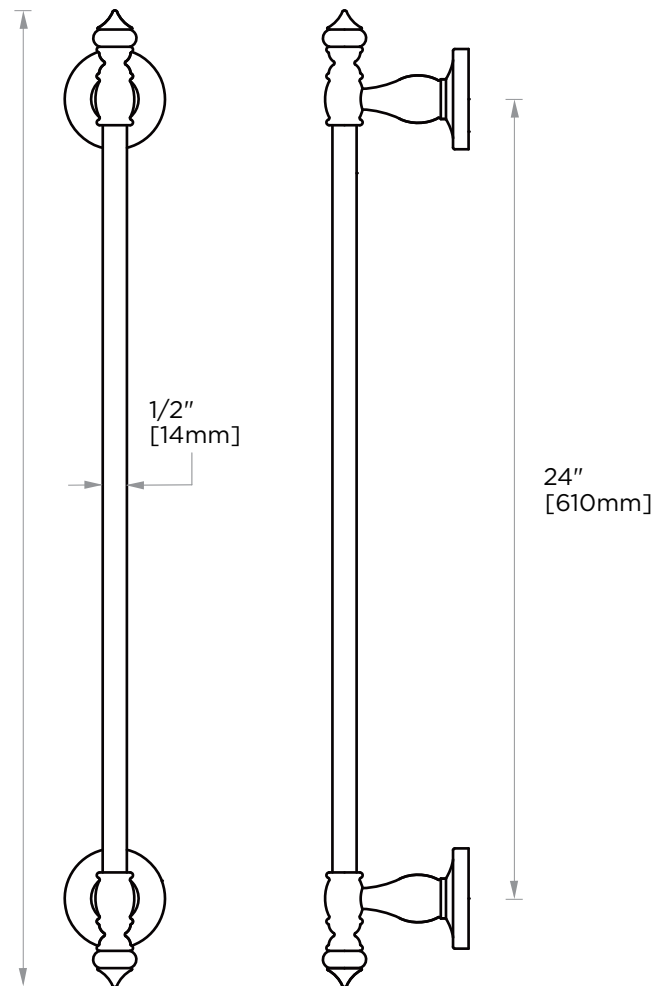

LYON COLLECTION
TOWEL BAR 24"
351240

PRODUCT NAME: TOWEL BAR 24"

PRODUCT CODE: 351240

MATERIAL: All-brass construction

KEY FEATURES: Traditional design. Solid round anchors are firmly set off with finely contoured finials.

NOTE: Dimensions and specifications are subject to change without notice.