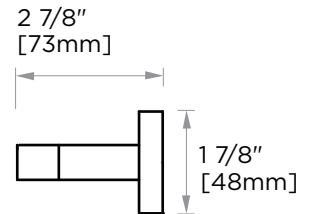

CIRCO COLLECTION
TOWEL BAR 18"
365180

PRODUCT NAME: TOWEL BAR 18"

PRODUCT CODE: 365180

MATERIAL: All-brass construction

KEY FEATURES: Transitional design.
Round and straight lines

STOCKED FINISHES:

- Polished Chrome (99)
- Brushed Nickel (81)
- Polished Nickel (68)
- Matte Black (48)