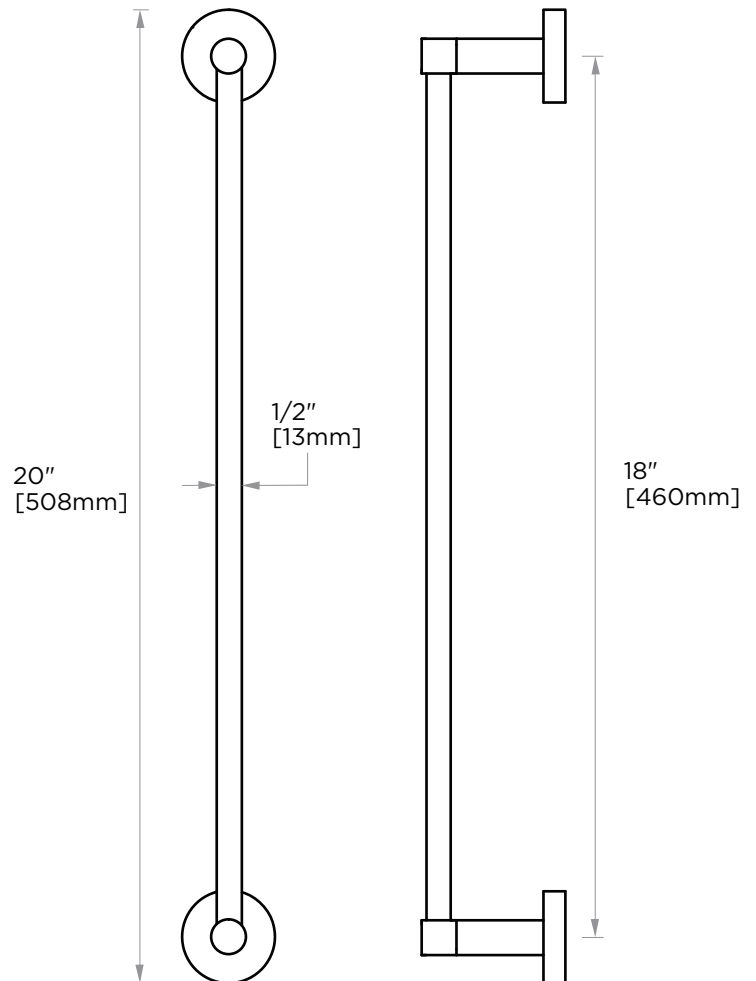

WARRANTY:

Lifetime Limited (Residential Use)
One Year (Commercial Use)

NOTE: Dimensions and specifications are subject to change without notice.