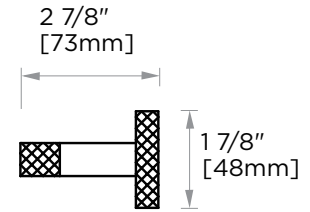

Polished Chrome finish (99)

Champagne Bronze finish(30)

**CIRCO KNURLED
COLLECTION
TOWEL BAR 24"**
366240

PRODUCT NAME: TOWEL BAR 24"

PRODUCT CODE: 366240

MATERIAL: All-brass construction

KEY FEATURES: Contemporary tubular design with subtle knurling.