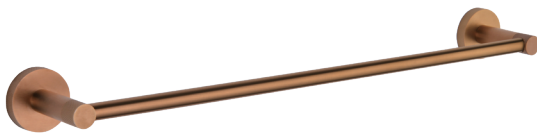

Polished Chrome finish (99)

Champagne Bronze finish(30)

**CIRCO KNURLED
COLLECTION
TOWEL BAR 24"**
366240

PRODUCT NAME: TOWEL BAR 24"

PRODUCT CODE: 366240

MATERIAL: All-brass construction

KEY FEATURES: Contemporary tubular design with subtle knurling.

- STOCKED FINISHES:**
- Polished Chrome (99)
 - Brushed Nickel (81)
 - Polished Nickel (68)
 - Matte Black (48)
 - Champagne Bronze (30)
 - Prosecco Bronze (35)

SPECIAL FINISHES AVAILABLE: 26 options available. Please see our website for full list samples