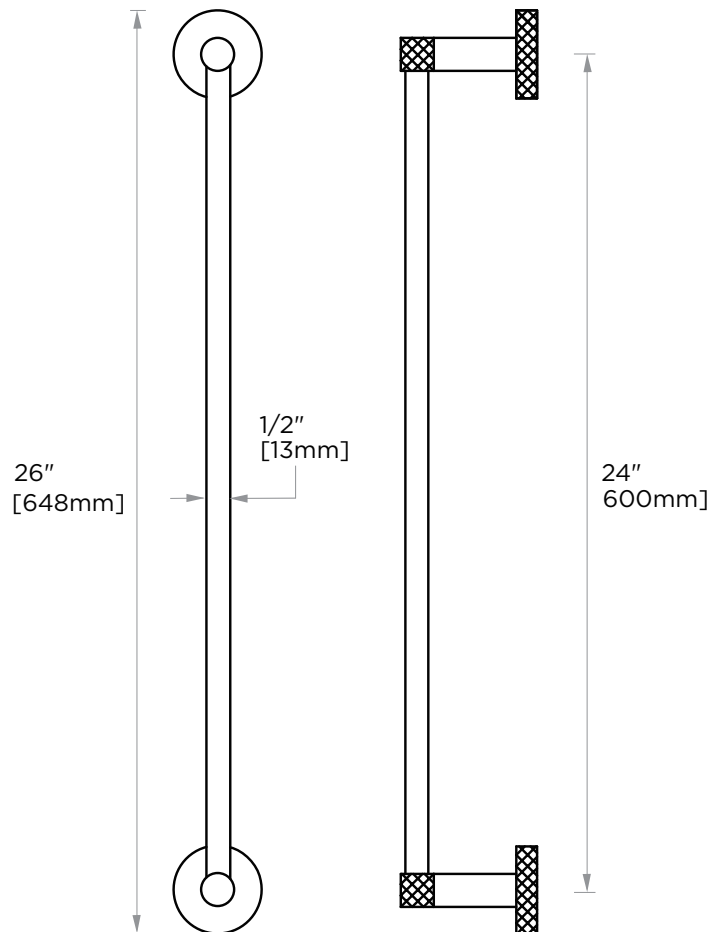

WARRANTY:

Lifetime Limited (Residential Use)
One Year (Commercial Use)

NOTE: Dimensions and specifications are subject to change without notice.