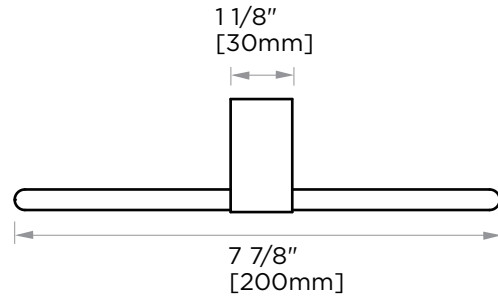

NAPLES COLLECTION
TOWEL RING
422460

PRODUCT NAME: TOWEL RING

PRODUCT CODE: 422460

MATERIAL: All-brass construction

KEY FEATURES: Contemporary design.
Fine-lined yet bold in its
thin and linear silhouette.

NOTE: Dimensions and specifications are subject to change without notice.