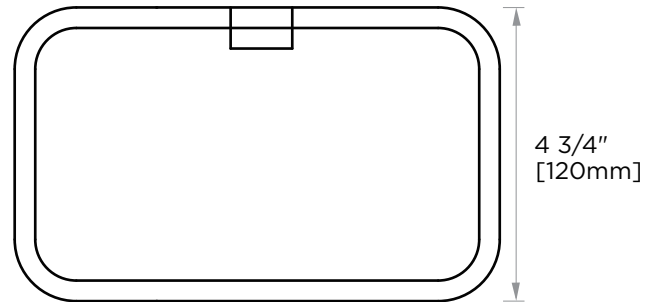

NAPLES COLLECTION
TOWEL RING
422460

PRODUCT NAME: TOWEL RING

PRODUCT CODE: 422460

MATERIAL: All-brass construction

KEY FEATURES: Contemporary design.
Fine-lined yet bold in its
thin and linear silhouette.

NOTE: Dimensions and specifications are subject to change without notice.