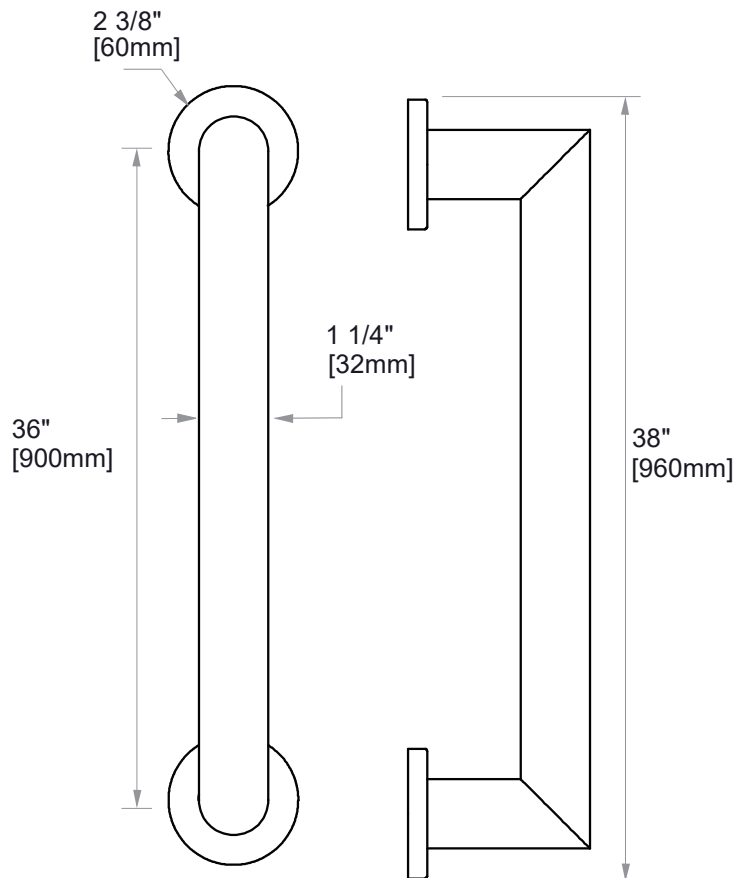

NOTE: Dimensions and specifications are subject to change without notice.