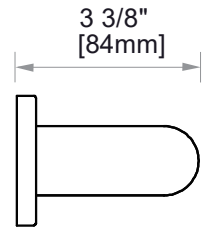

9200 SERIES

GRAB BAR 36"

8289236

PRODUCT NAME: GRAB BAR

SIZE: 36"

PRODUCT CODE: 8289236

MATERIAL: All-brass construction

- STOCKED FINISHES:**
- Polished Chrome (99)
 - Brushed Nickel (81)
 - Polished Nickel (68)
 - Matte Black (48)