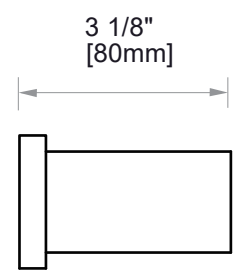

9800 SERIES

GRAB BAR 42"

8289842

PRODUCT NAME: GRAB BAR

SIZE: 42"

PRODUCT CODE: 8289842

MATERIAL: All-brass construction

STOCKED FINISHES: