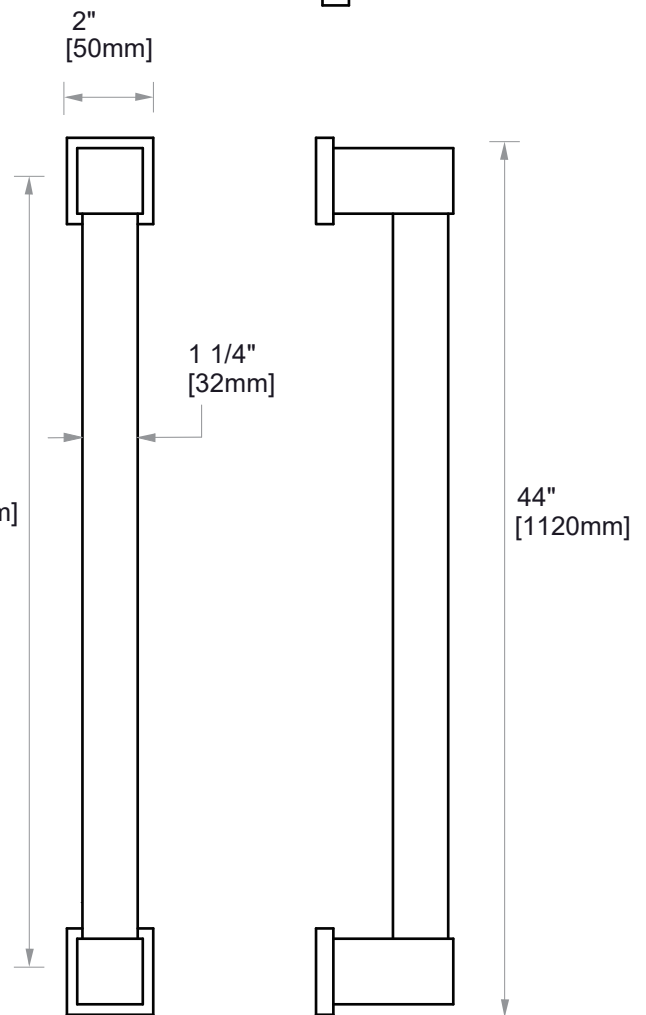

9800 SERIES

GRAB BAR 42"

8289842

PRODUCT NAME: GRAB BAR

SIZE: 42"

PRODUCT CODE: 8289842

MATERIAL: All-brass construction

STOCKED FINISHES: