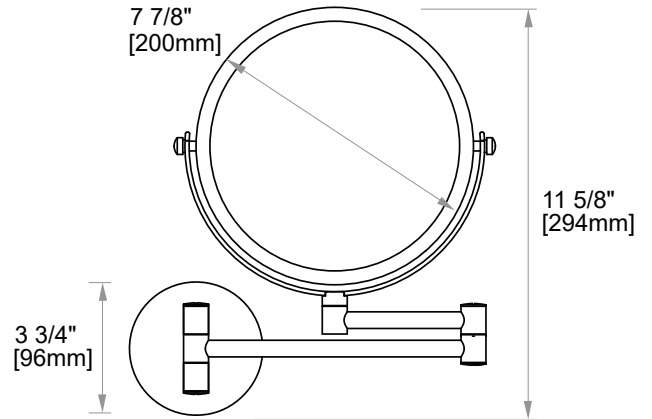

MIRRORS

8" MIRROR

MAGNIFICATION: 1X & 5X

KCM-RD-8

PRODUCT NAME: 8" MIRROR
MAGNIFICATION: 1X & 5X

PRODUCT CODE: KCM-RD-8

MATERIAL: All-brass construction

STOCKED FINISHES: ● Polished Chrome (99)