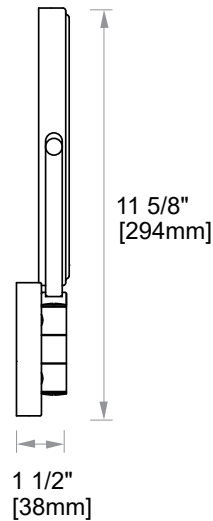

MIRRORS

8" MIRROR

MAGNIFICATION: 1X & 5X

KCM-RD-8

PRODUCT NAME: 8" MIRROR
MAGNIFICATION: 1X & 5X

PRODUCT CODE: KCM-RD-8

MATERIAL: All-brass construction

STOCKED FINISHES: ● Polished Chrome (99)