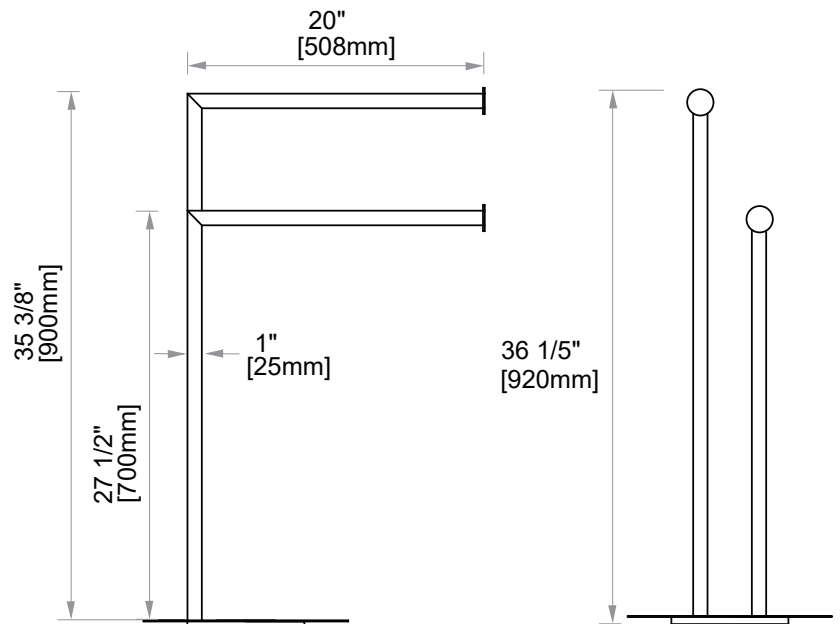

WARRANTY:

Lifetime Limited (Residential Use)
One Year (Commercial Use)

NOTE: Dimensions and specifications are subject to change without notice.