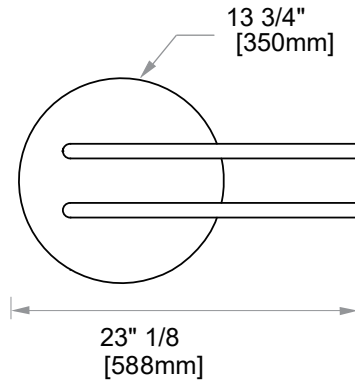

**FREE STANDING
DOUBLE TOWEL RAIL-ROUND
KFS-RD-DTR**

PRODUCT NAME: DOUBLE TOWEL RAIL-ROUND

PRODUCT CODE: KFS-RD-DTR

MATERIAL: All-brass construction

STOCKED FINISHES:

- Polished Chrome (99)
- Brushed Nickel (81)
- Polished Nickel (68)
- Matte Black (48)