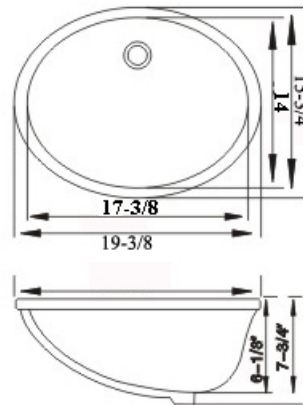

LENOVA

4580 W Roosevelt Rd Hillside, IL 60162 www.Lenovasinks.com Phone: 877-733-1098

SPECIFICATIONS

MODEL PU-901W

GENERAL

Fine quality bathroom square sink formed of vitreous china

DESIGN FEATURES

Single bowl depth 6" with inside bowl dimensions 17-3/8" X14" and over all 19-3/8" X 15-3/4"

Color: White

Mount Style: Undermount

Other: Drain opening 1-3/4".

CUPC certified

Minimum cabinet size 21"

Product shall be specified as PU-901W

Warranty:

Limited Life Time warranty against manufacturer defects and craftsmanship.

Codes/Standards Applicable:

ASME A112.19.2 ASME A112.19.14/CSA B45.1

*Template and mounting clips are packed with every sink