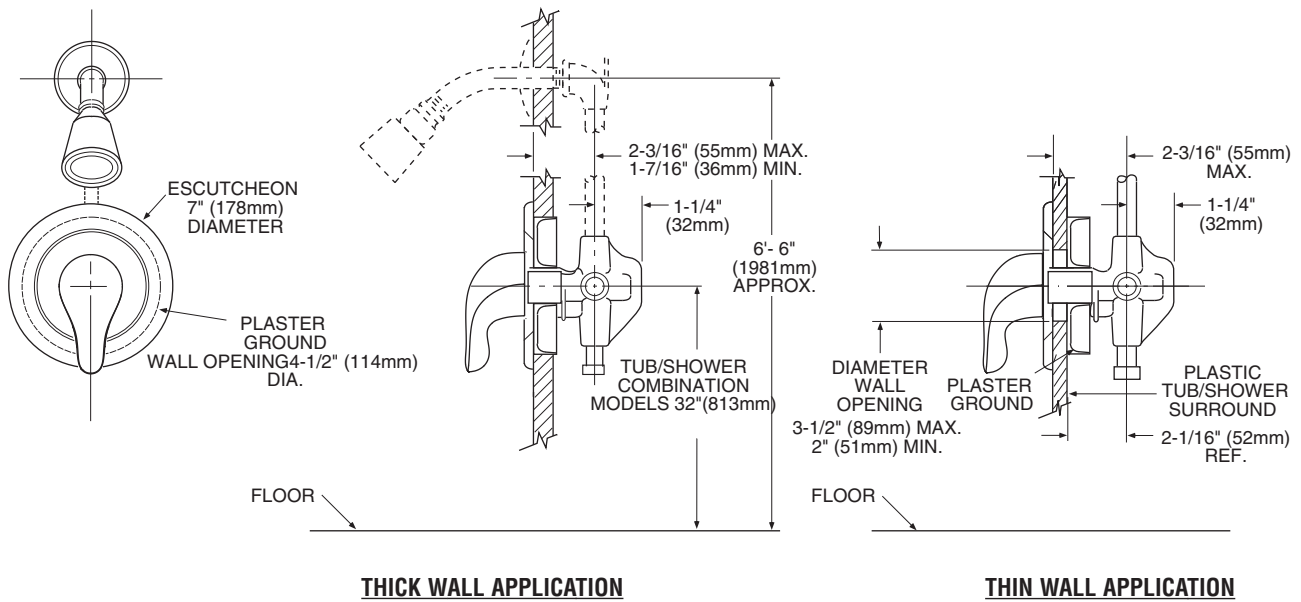

## CRITICAL DIMENSIONS

(DO NOT SCALE)

ADA symbol applies to shower valve control only.