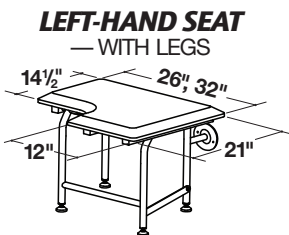

RECTANGULAR SEAT
— WALL MOUNT

390.405	26" x 21"	6 71031 00444 4
390.406	32" x 21"	6 71031 00445 1