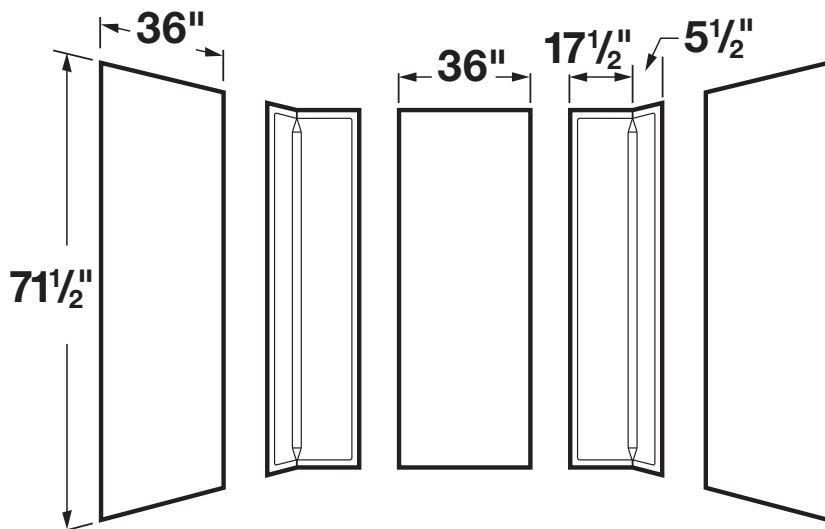

MUSTEE

E.L. Mustee & Sons, Inc. • 5431 West 164th Street • Brook Park, OH 44142 • Phone: 216.267.3100 • Fax: 216.267.9997
E-mail: info@mustee.com • Web: www.mustee.com • Proudly made in the USA

Notice: Our continuous commitment to product improvement may result in changes to product specifications without notice. Patents pending. Made and Printed in U.S.A.