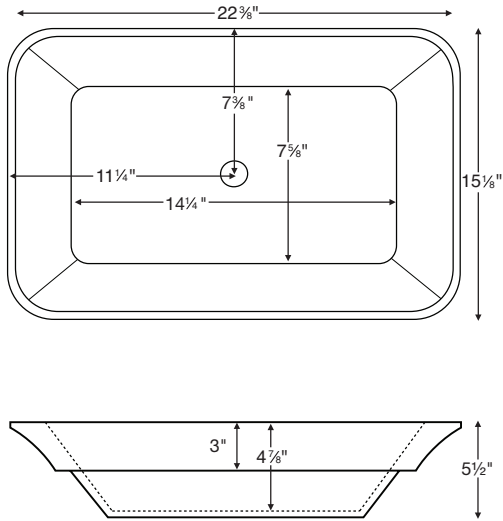

Addison SR

MODEL 740
22.375" x 15.125" x 5.5"
SEMI-RECESSED
SculptureStone®
30 lbs / 14 kg

The top 3" of the semi-recessed sink will rest on the vanity.

Due to its handcrafted nature, always measure sink on-site to ensure cut-out accuracy.

• Before discarding packaging, check for accessories that may be inside.
 • All product measurements are ±1/2".
 • Specifications and configurations are subject to change without notice.
 • Measurements herein supersede all others published prior to publication date below.