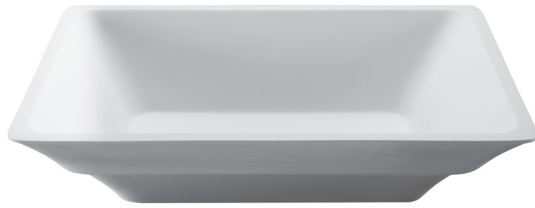

Addison SR

MODEL 740
22.375" x 15.125" x 5.5"
SEMI-RECESSED
SculptureStone®
30 lbs / 14 kg

The top 3" of the semi-recessed sink will rest on the vanity.

Due to its handcrafted nature, always measure sink on-site to ensure cut-out accuracy.

Sink Options and Pricing

Part #: MTCS740 \$1,200

Standard Color White, matte finish

Biscuit Color Upgrade (SSBISNK) \$120 matte finish

Additional material colors available for projects only. Please call MTI.

Hand-Polished Deep Gloss Finish Upcharge (SSGLOSSNK2) \$530

For White or Biscuit

Exterior Color \$340 (SSCOLSG) Gloss (SSCOLSM) Matte

Must specify color code:

Sapphire Blue (SB), Blue Lagoon (BL), Terracotta (TC),

Onyx (OX), Stratus Gray (TG), Stormgray (SG)

Quick Ship (QSPRI3) \$255 reduces lead time

Please call for availability.

Options and Accessories

Teak Sink Tray

Slatted (TKST1) **\$190** Solid (TKST2) **\$220**