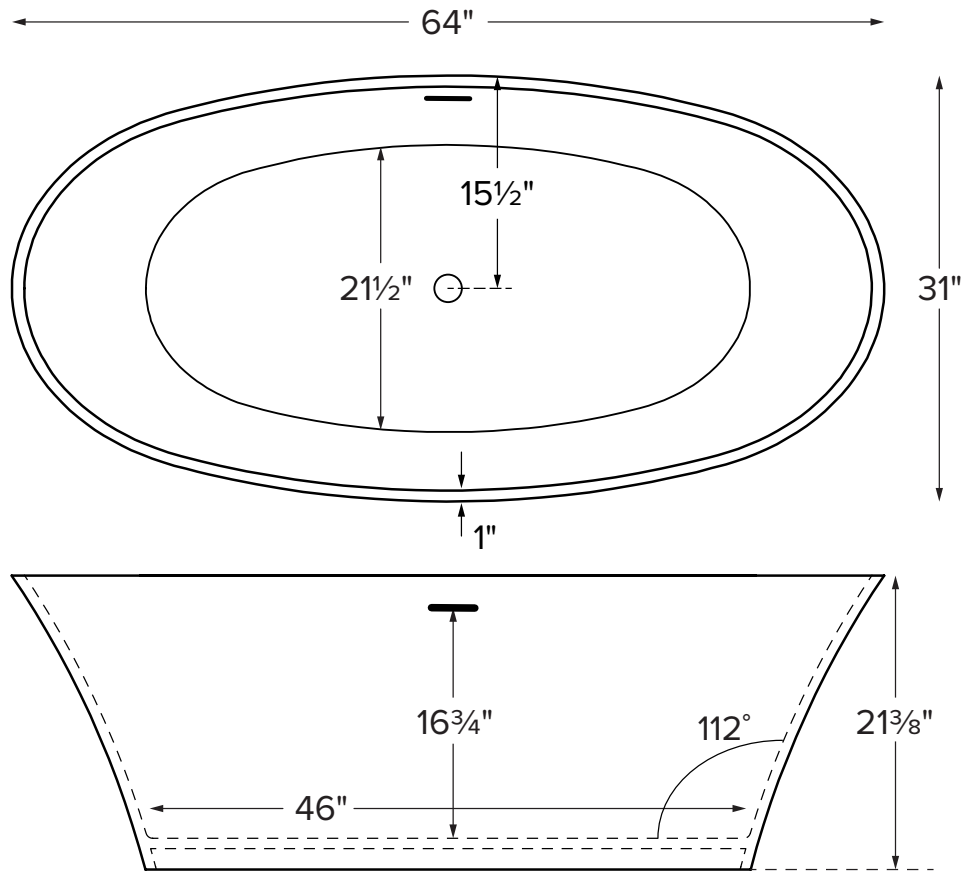

Adeline

MODEL 401
64" x 31" x 21.375"
FREESTANDING 71 gal to overflow
<b>Mineral Composite</b>
150 lbs / 68 kg soaker
Filling this tub to the maximum may require an above average size or dedicated water heater.

Inside view of tub