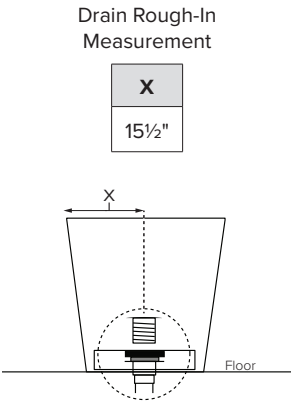

Adeline

MODEL 401
64" x 31" x 21.375"
FREESTANDING 71 gal to overflow
<b>Mineral Composite</b>
150 lbs / 68 kg soaker
Filling this tub to the maximum may require an above average size or dedicated water heater.

Inside view of tub