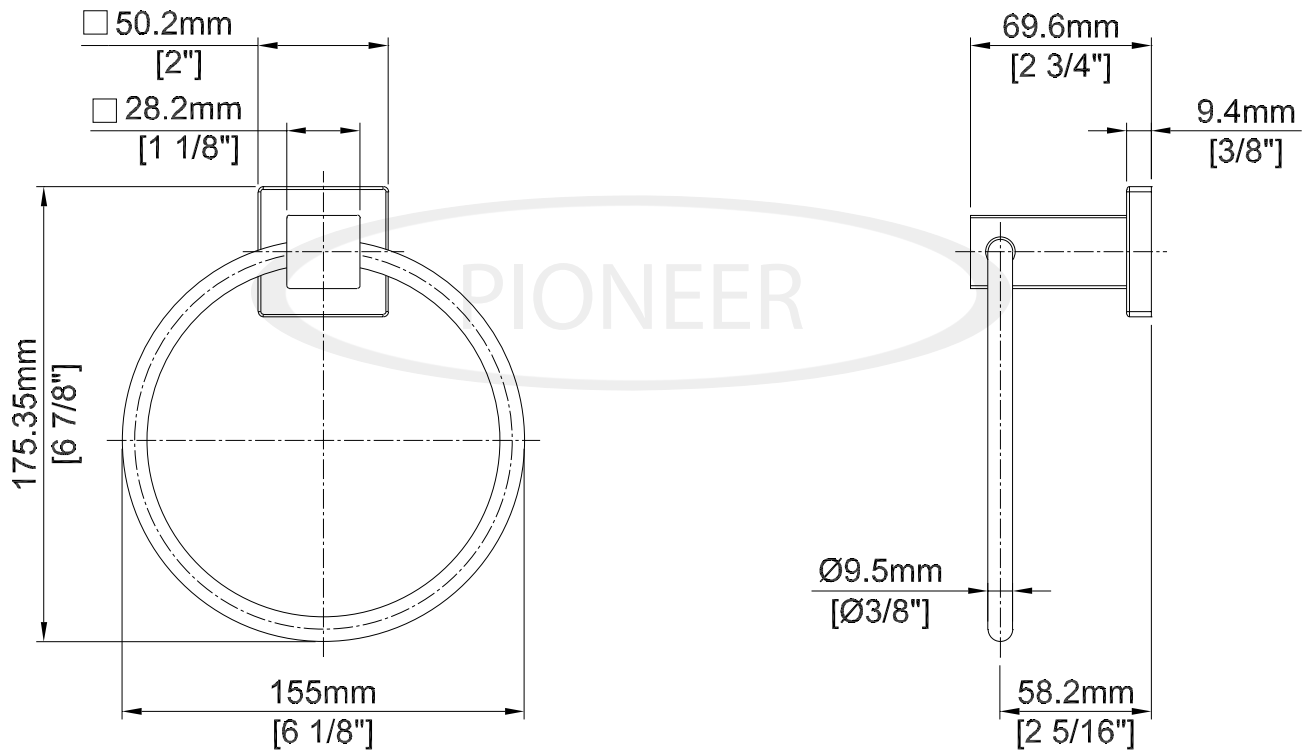

Installation Note:

Please refer to the Installation Guide for complete installation instructions

Product Diagram

ENGINEERING EXCELLENCE

Pioneer: 1-800-338-9468
Commerce, CA 90040
www.pioneerind.com
Pioneer Industries, Inc. © 2015