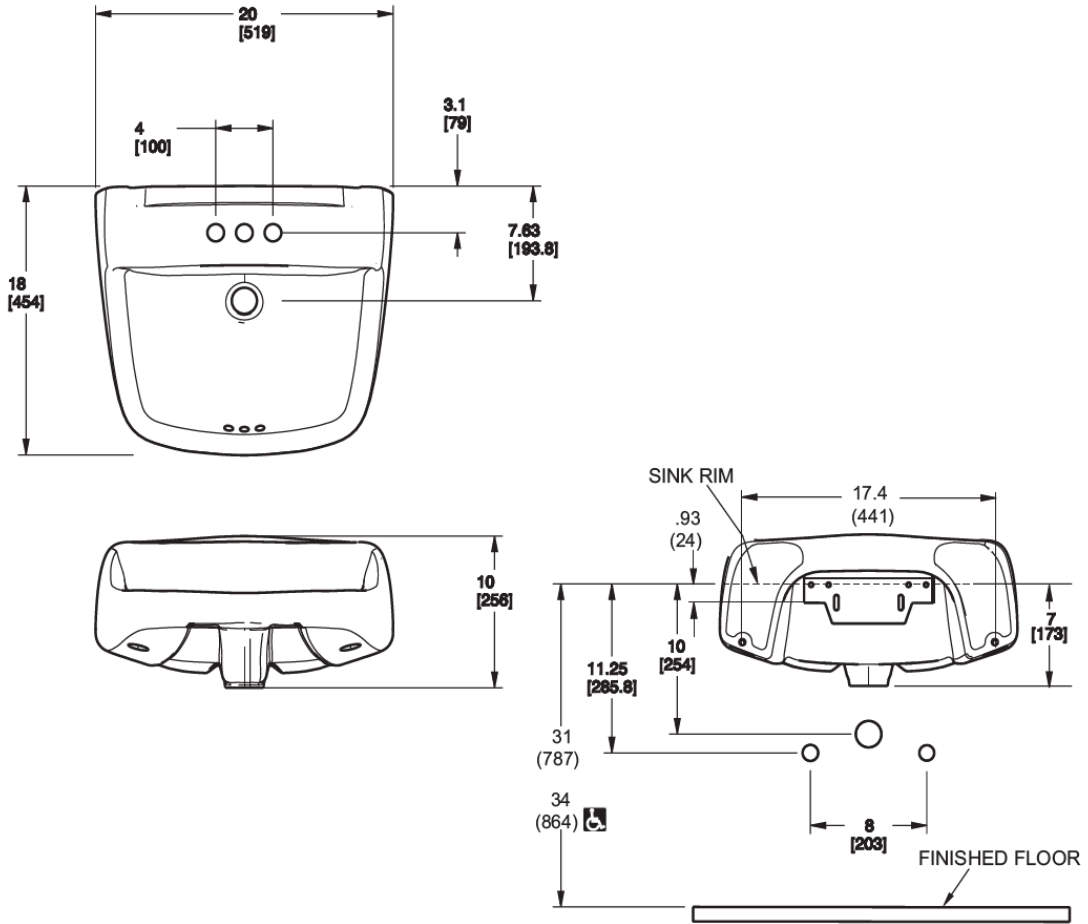

**CODE NUMBER**

3873055

**DESCRIPTION**

Vitreous China Wall-Mounted Lavatory.

**DETAILS**

- Centerset: 4"
- Nominal Dimensions: 17 ½" × 10" × 20" (445 × 254 × 508mm)

**FEATURES**

- White Vitreous China
- Wall mounted ledgeback
- Front overflow
- 4" (102mm) centerset
- Mounting hardware included

**DOWNLOADS**

- [SS-3055 Installation Instructions](#)
- [Additional Downloads](#)

**ROUGH-IN****COMPLIANCES & CERTIFICATIONS**

(cUPC Certified, ADA Compliant)

**NOTES**

All information contained within this document subject to change without notice.

All vitreous china dimensions shown in these drawings are nominal and not to scale. Dimensions can vary within the tolerances established in the governing ASME A112.19.2/CSA B45.1 standard. It is important to consider this when planning rough-in and plumbing layouts.