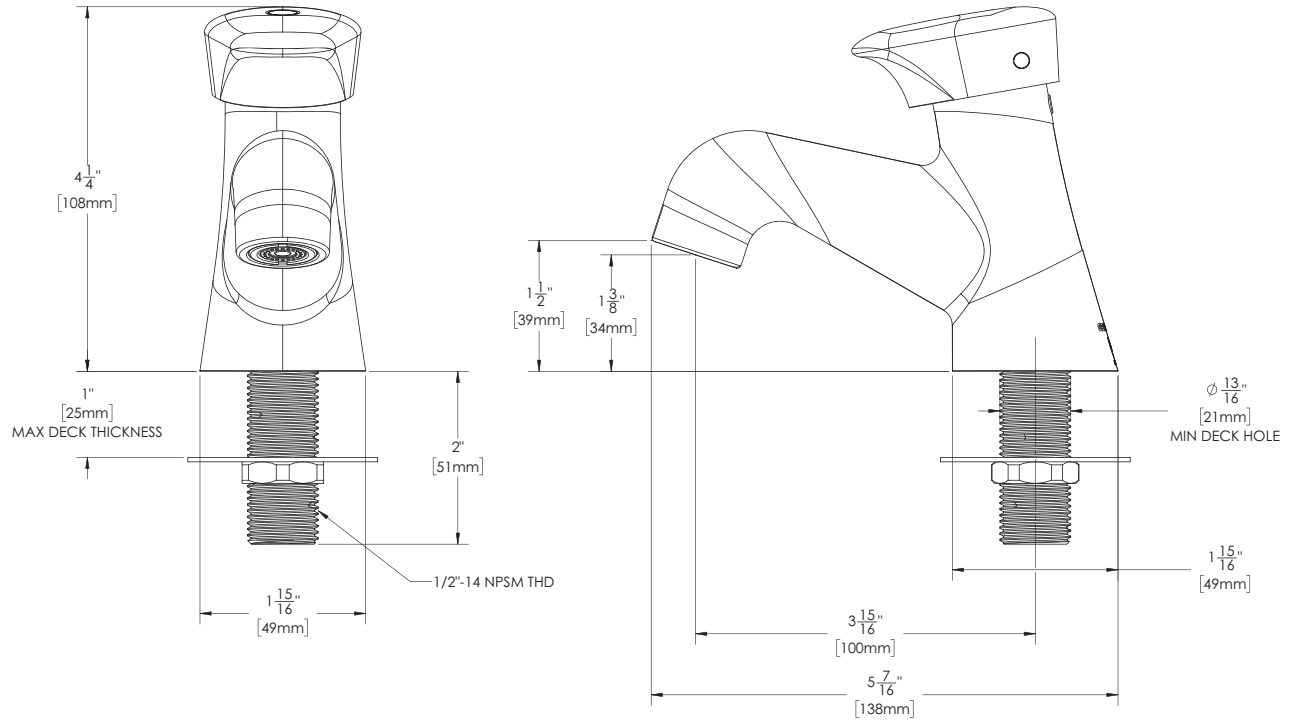

Easy Push® Single Supply Metering Faucet

FEATURES:

- Brass construction with polished chrome finish
- Vandal resistant easy push handle activation
- Metering cartridge exceeds 10,000 cycles
- 0.25 GPC (0.95 L/cycle)
- Single hole mounting
- 1/2"-14 NPSM inlet connection
- Field adjustable cycle time
- Interchangeable indicators included (blue, red, chrome)

ADD-ONS:

- A-UCM: Under Counter Mixer
- A-4DP: 4" Deck Plate
- A-FC35: 0.35 GPM spray outlet

STANDARDS:

- ADA compliant
- ASME A112.18.1/CSA B125.1 certified
- NSF/ANSI 372 certified
- NSF/ANSI 61 certified

Architect/Engineer Approval Space:

P: 800-537-2107
F: 800-977-2747
W: WWW.SPEAKMAN.COM
R: 02-DECEMBER 2019

Easy Push® Single Supply Metering Faucet

1. All dimensions are in inches (millimeters) unless otherwise specified and are subject to change without notice.