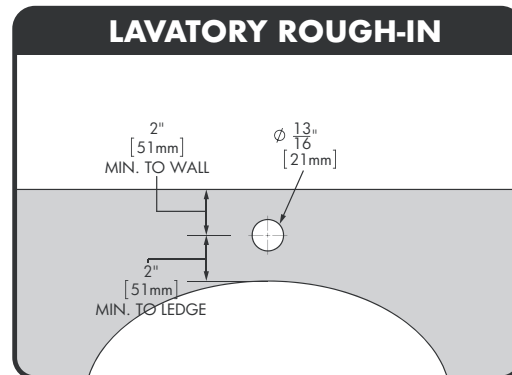

Easy Push® Single Supply Metering Faucet

FEATURES:

- Brass construction with polished chrome finish
- Vandal resistant easy push handle activation
- Metering cartridge exceeds 10,000 cycles
- 0.25 GPC (0.95 L/cycle)
- Single hole mounting
- 1/2"-14 NPSM inlet connection
- Field adjustable cycle time
- Interchangeable indicators included (blue, red, chrome)

ADD-ONS:

- A-UCM: Under Counter Mixer
- A-4DP: 4" Deck Plate
- A-FC35: 0.35 GPM spray outlet

STANDARDS:

- ADA compliant
- ASME A112.18.1/CSA B125.1 certified
- NSF/ANSI 372 certified
- NSF/ANSI 61 certified

Architect/Engineer Approval Space:

P: 800-537-2107
F: 800-977-2747
W: WWW.SPEAKMAN.COM
R: 02-DECEMBER 2019

Easy Push® Single Supply Metering Faucet

1. All dimensions are in inches (millimeters) unless otherwise specified and are subject to change without notice.