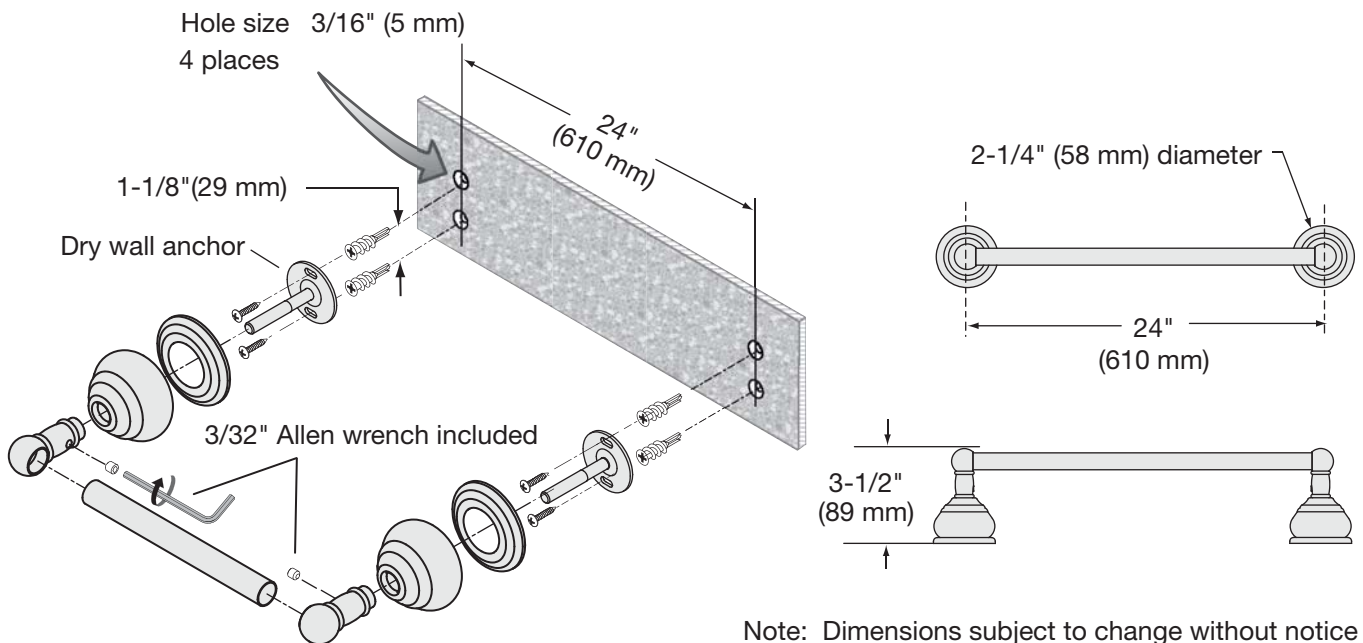

Dimensions Allura Towel Bar, 473TB-24

Symmons Industries, Inc. ■ 31 Brooks Drive ■ Braintree, MA 02184
(800) 796-6667, (781) 848-2250 ■ Fax (800) 961-9621, (781) 664-1300
Website: www.symmons.com ■ Email: customerservice@symmons.com

©2009 Symmons Industries, Inc. Printed in U.S.A. ■ 060109