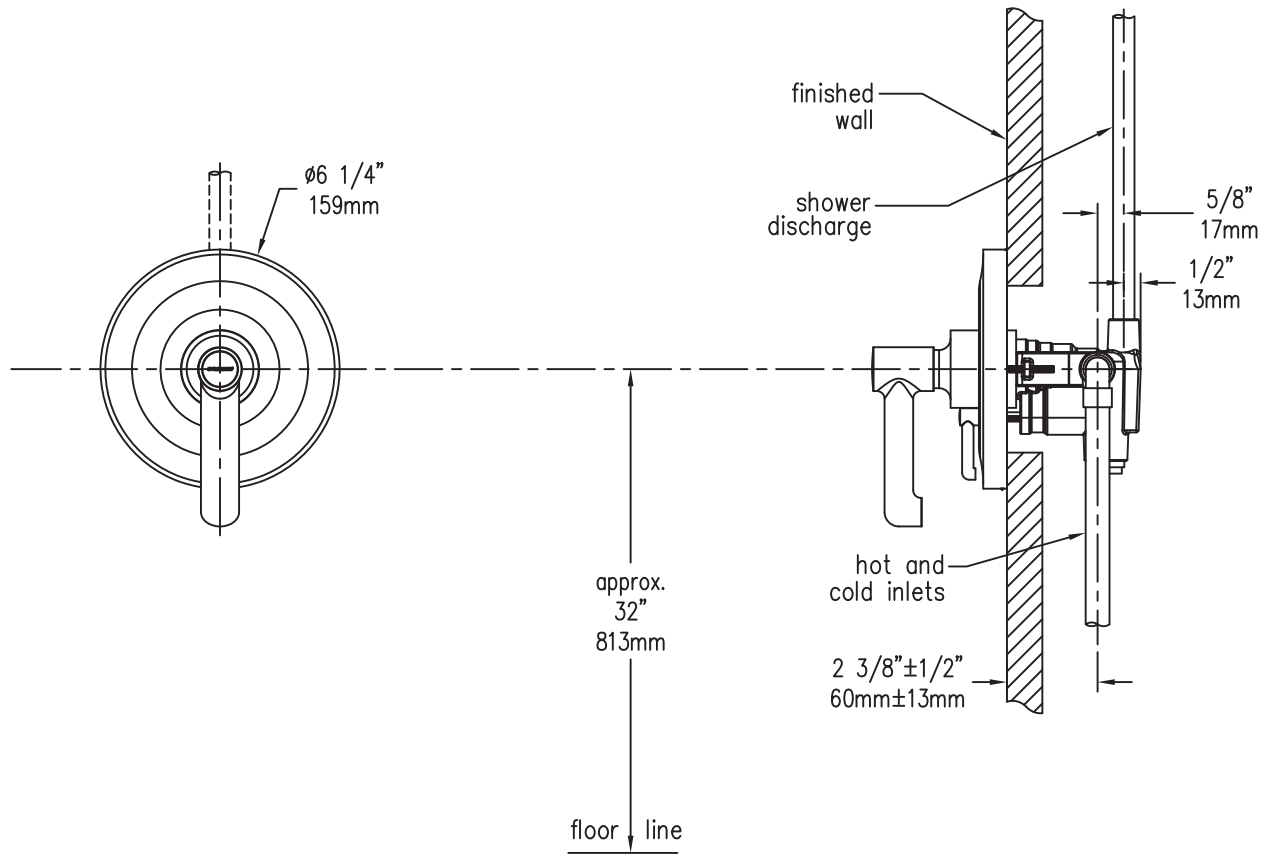

Model Numbers

- S-5300
Shower Valve System with Symmons Temptrol® pressure-balancing mixing valve p/n S-4001-BODY
- S-5300-TRM
Trim only, mixing valve ordered separately
- S-4001-BODY
Symmons Temptrol® mixing valve without trim
- S-4001-X-BODY
Symmons Temptrol® mixing valve without trim. Valve includes integral service stops to allow water shut-off for service

- IPS 1/2 inch female IPS connections on Symmons Temptrol® mixing valve
- X Temptrol mixing valve includes integral service stops to allow water shut-off for service, p/n S-4001-X-BODY. (Option only applies when ordering model S-5300)
- REV Reverse coring in valve for back to back installations; hot on right, cold on left, (available with option -X integral stops only)

Note: Dimensions subject to change without notice