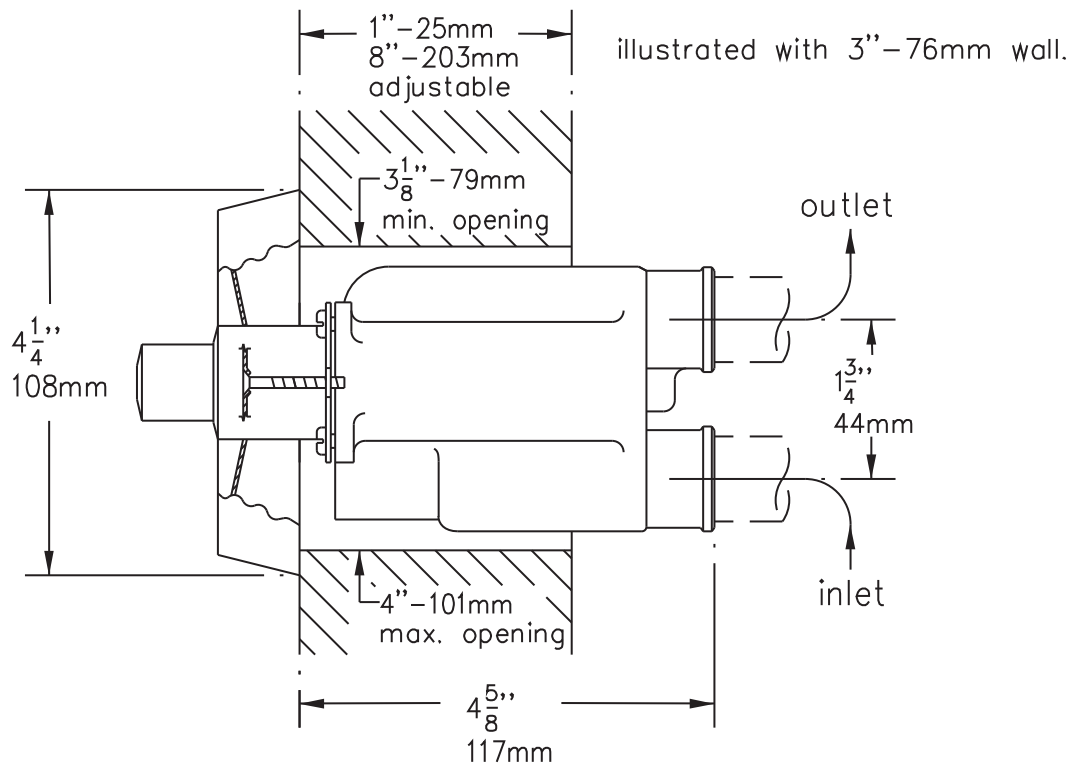

Location:

Showeroff Shower Limiter Valve 4-427

Specification Submittal

Model Numbers

- 4-427 Showeroff Shower limiter valve

Warranty

- Limited Lifetime - to the original end purchaser in residential / consumer installations.
- 5 years - for commercial installations

Feature Highlights

- Manual Showeroff limiter valve
- Integral service stop for shutting water off when servicing valve cartridge
- 1/2 inch IPS back connections
- Vandal resistant mounting fasteners, recessed hex socket type.
- Polished chrome finish

Dimensions Showeroff Shower Limiter Valve, 4-427

Note: Dimensions subject to change without notice.