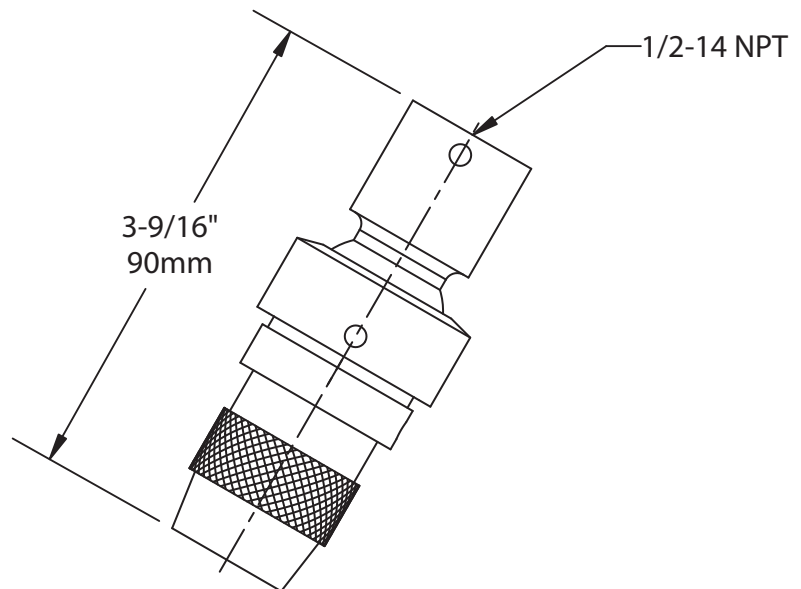

Dimensions Showerhead, 4-282F

Symmons Industries, Inc. ■ 31 Brooks Drive ■ Braintree, MA 02184
(800) 796-6667, (781) 848-2250 ■ Fax (800) 961-9621, (781) 664-1300
Website: www.symmons.com ■ Email: customerservice@symmons.com

©2008, 2009 Symmons Industries, Inc. Printed in U.S.A. ■ 102809