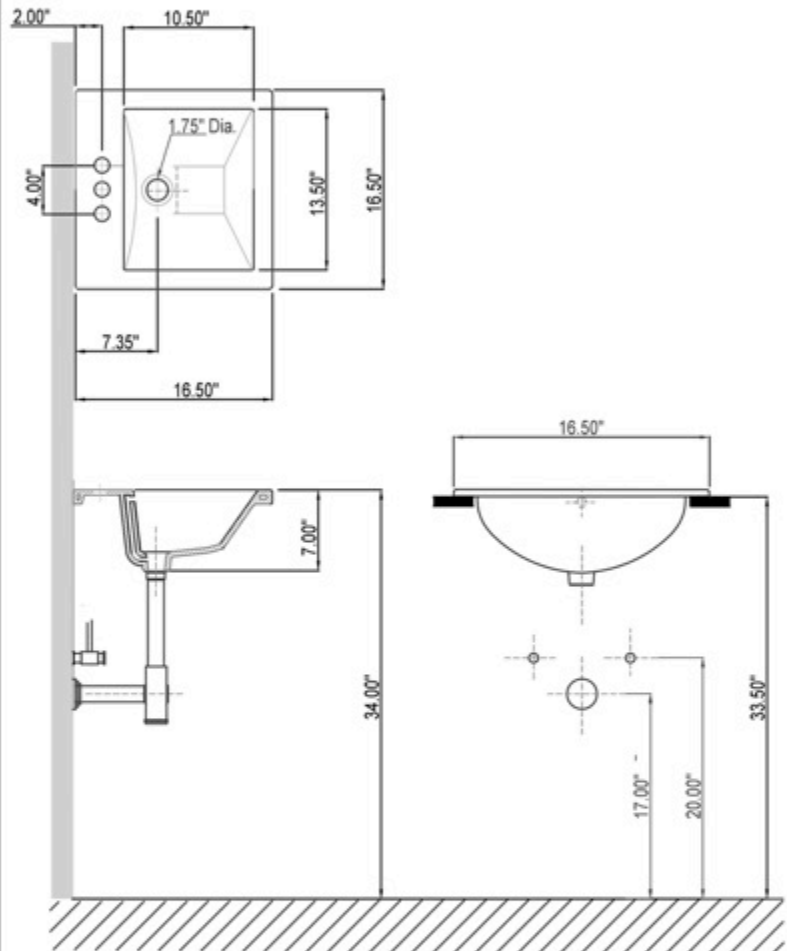

- Square drop-in lavatory.
- Center drain position eliminates faucet splash.
- Available in 4" and 8" centers.
- Available in white and cashmere.
- All Western products are IAPMO tested and meet or exceed standards. 

L140

PHYSICAL PROPERTIES

Model: **L140**
Drop-In Square Lavatory

Width: **16.50"**

Depth: **16.50"**

Shipping Weight: **17.63 lbs.**

Shipping Cube: **1.64 ft.**

IMPORTANT: These dimensions are nominal and vary within the range of tolerances established by ASME standard A112.19.2