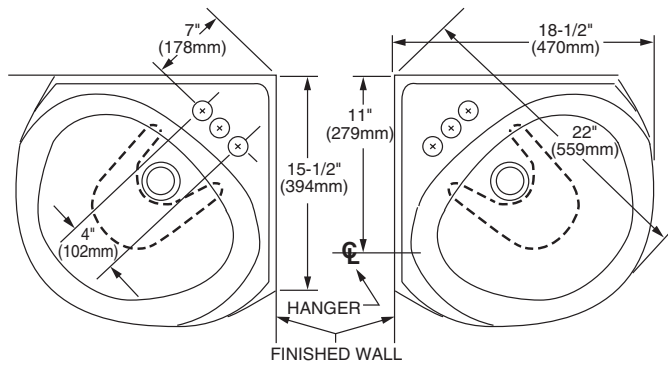

**CORNICE WALL-HUNG LAVATORY**

- Wall-hung corner sink
- Vitreous china
- Two front overflows
- Supplied with wall hanger
- Faucet ledge
- Rim slants toward basin for quick drainage

**0611.004** Faucet holes on 102mm (4") centers

**0611.001** Single center faucet hole

**Nominal Dimensions:**

394 x 394mm  
(15-1/2" x 15-1/2")

**Bowl sizes:**

356mm (14") wide,  
305mm (12") front to back,  
165-178mm (6-1/2 - 7") deep

**Compliance Certifications -**

**Meets or Exceeds the Following Specifications:**

- ASME A112.19.2 for Vitreous China Fixture

**To Be Specified:**

- Color:  White
- Faucet\*:
- Faucet Finish:
- Supplies with Stop:
- 1-1/4" Trap:
- Nipple: