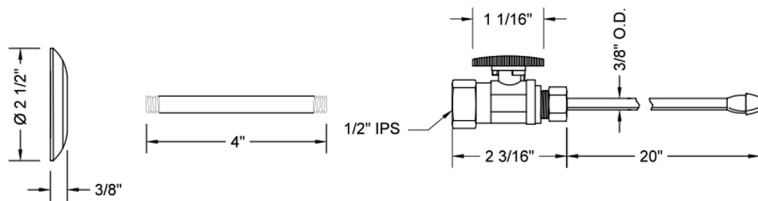

# Quarter Turn Straight Pattern 1/2" IPS x 3/8" O.D. Faucet Supply Kit with Oval Handle, 20" Supply Tubes, Escutcheons

**Model #: 619-8-62-**

### FEATURES:

- Complete Faucet Supply Kit
- Kit contains:
  - (2) Quarter Turn Straight Pattern 1/2" IPS x 3/8" O.D. Supply Valve with Oval Handle P/N 619-8
  - (2) 20" Copper Supply Tubes P/N 662
  - (2) Escutcheons P/N 741 (ULB P/N 6015)
  - (2) 1/2" Brass Nipples P/N 801-12.4

### SPECIFICATION DRAWING:

COMPONENTS	
DESCRIPTION	QTY:
STRAIGHT VALVE - OVAL HANDLE	2
20" X 3/8" O.D. SUPPLY TUBE	2
2 1/2" SURE GRIP ESCUTCHEON	2
4" NIPPLE	2