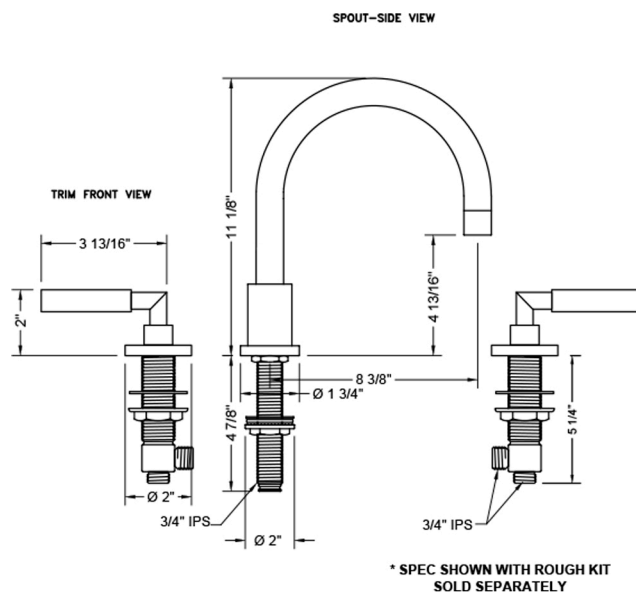

Contempo Roman Tub Set with Slim Lever Handles

Model #: 9980-T459-TRIM-

FEATURES:

- All brass roman deck mount tub set trim
- Quick connect/disconnect spout
- Swivel Spout includes full flow aerator
- Spout Hole Size Min-Max: 1 1/8" - 1 3/4"
- Valve Hole Size Min-Max: 1 1/4" - 1 3/8"
- ADA Compliant Levers
- Requires J-6912 rough in kit

SPECIFICATION DRAWING:

AVAILABLE HANDLES: